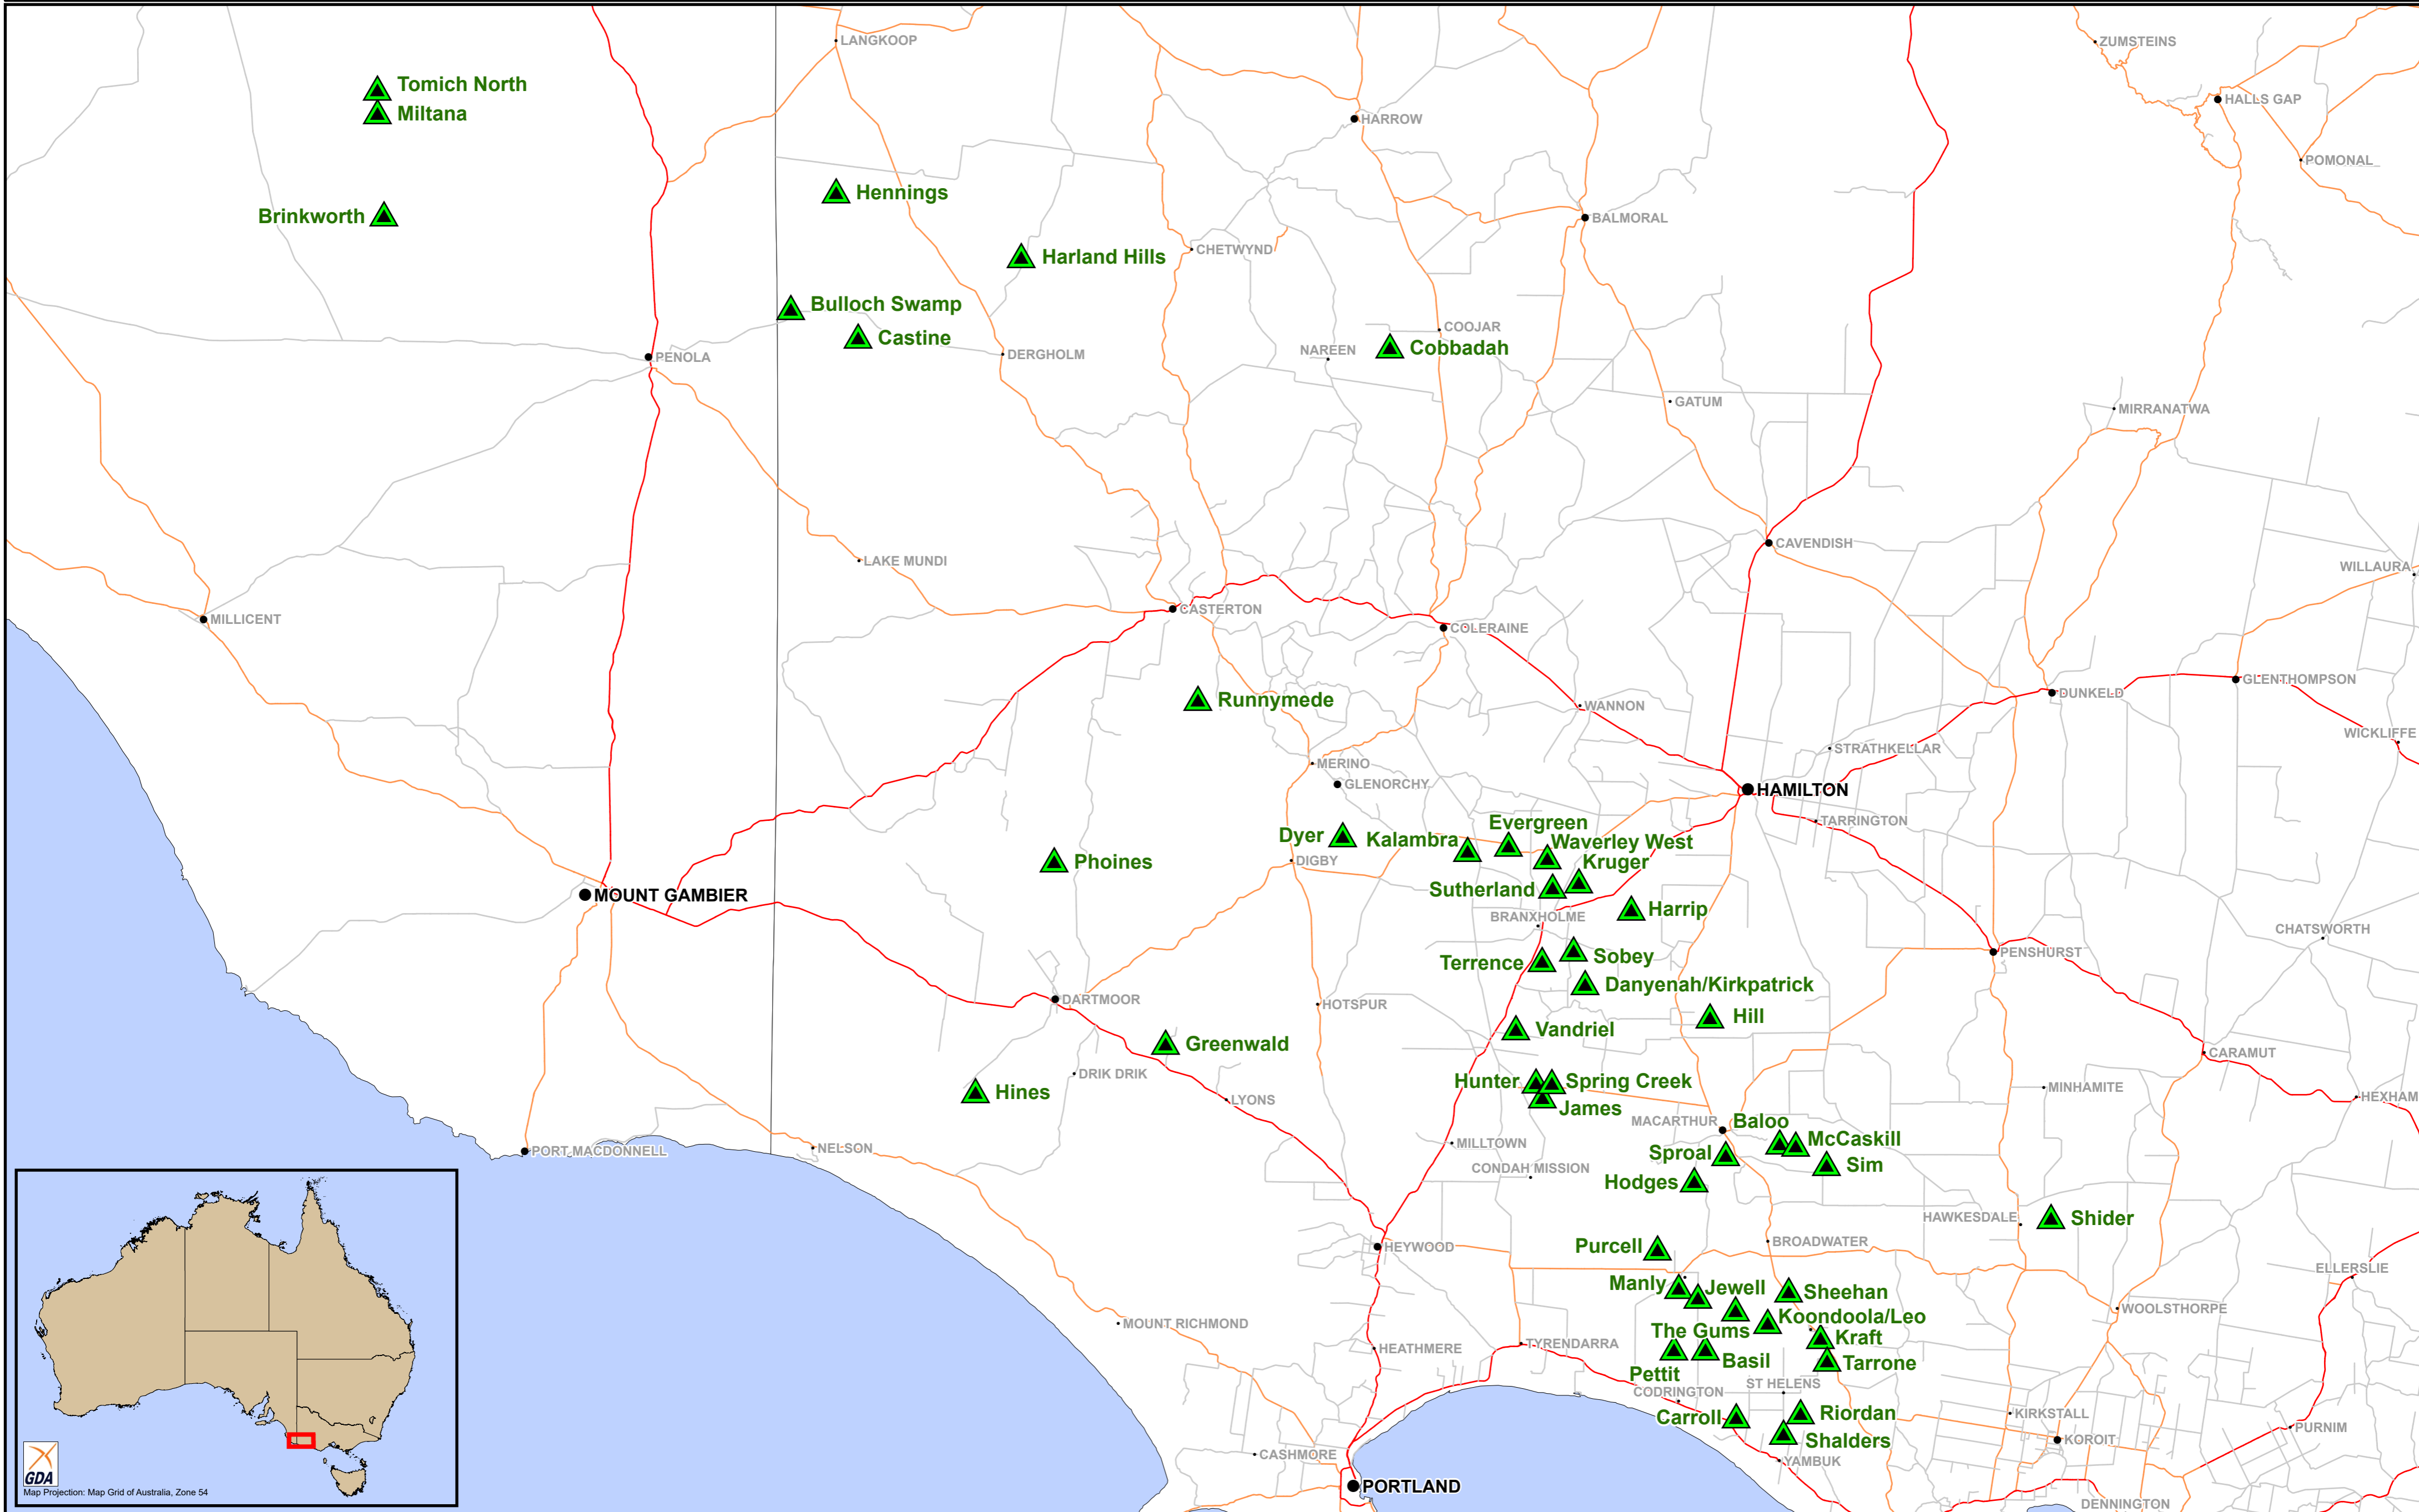

SFM FSC® Group Scheme Forest Management Units

Forest Management Unit
 Green Triangle Limestone (GTL) FMU

Population center
 • Small Town
 • City
 • Large Town

Feature Size
 — Arterial
 — Highway
 — Subarterial

**Green Triangle Limestone
 Victoria/South Australia**