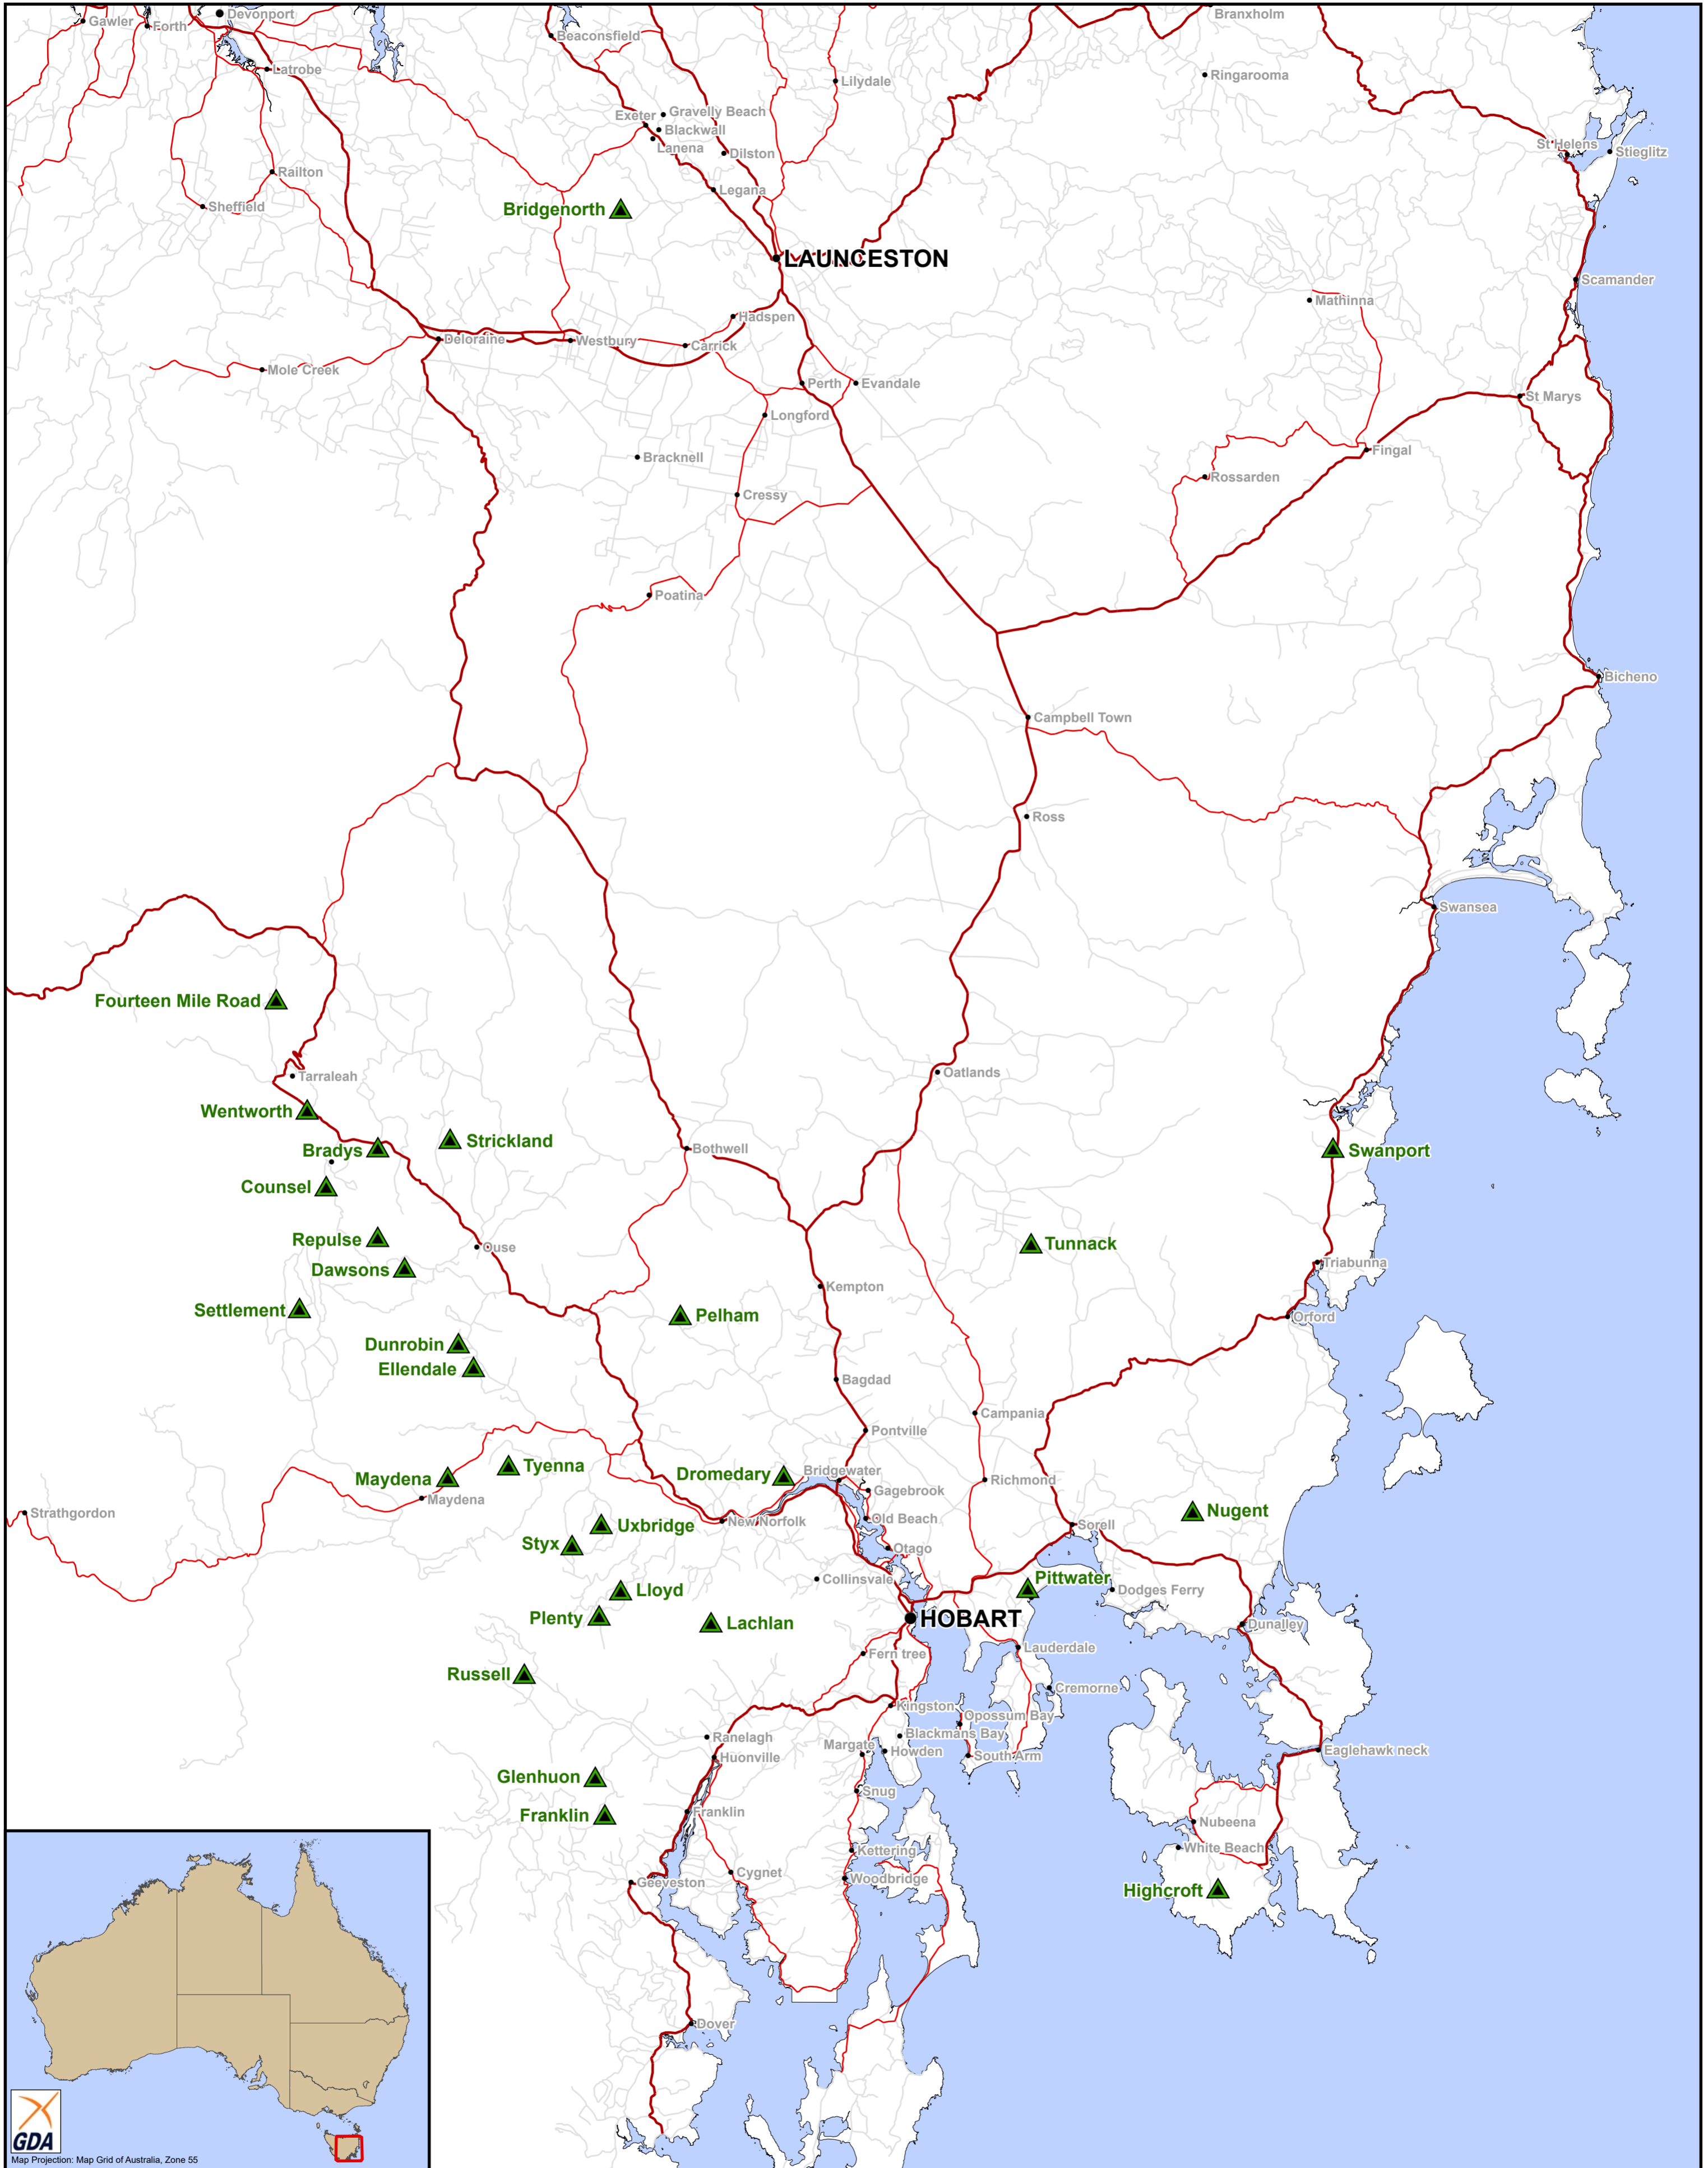

SFM FSC® Group Scheme Forest Management Units

GDA
Map Projection: Map Grid of Australia, Zone 55

▲ Forest Management Tasmania Lenah (FMTLE)
 — Major Road
 — Minor Road
— Secondary Road