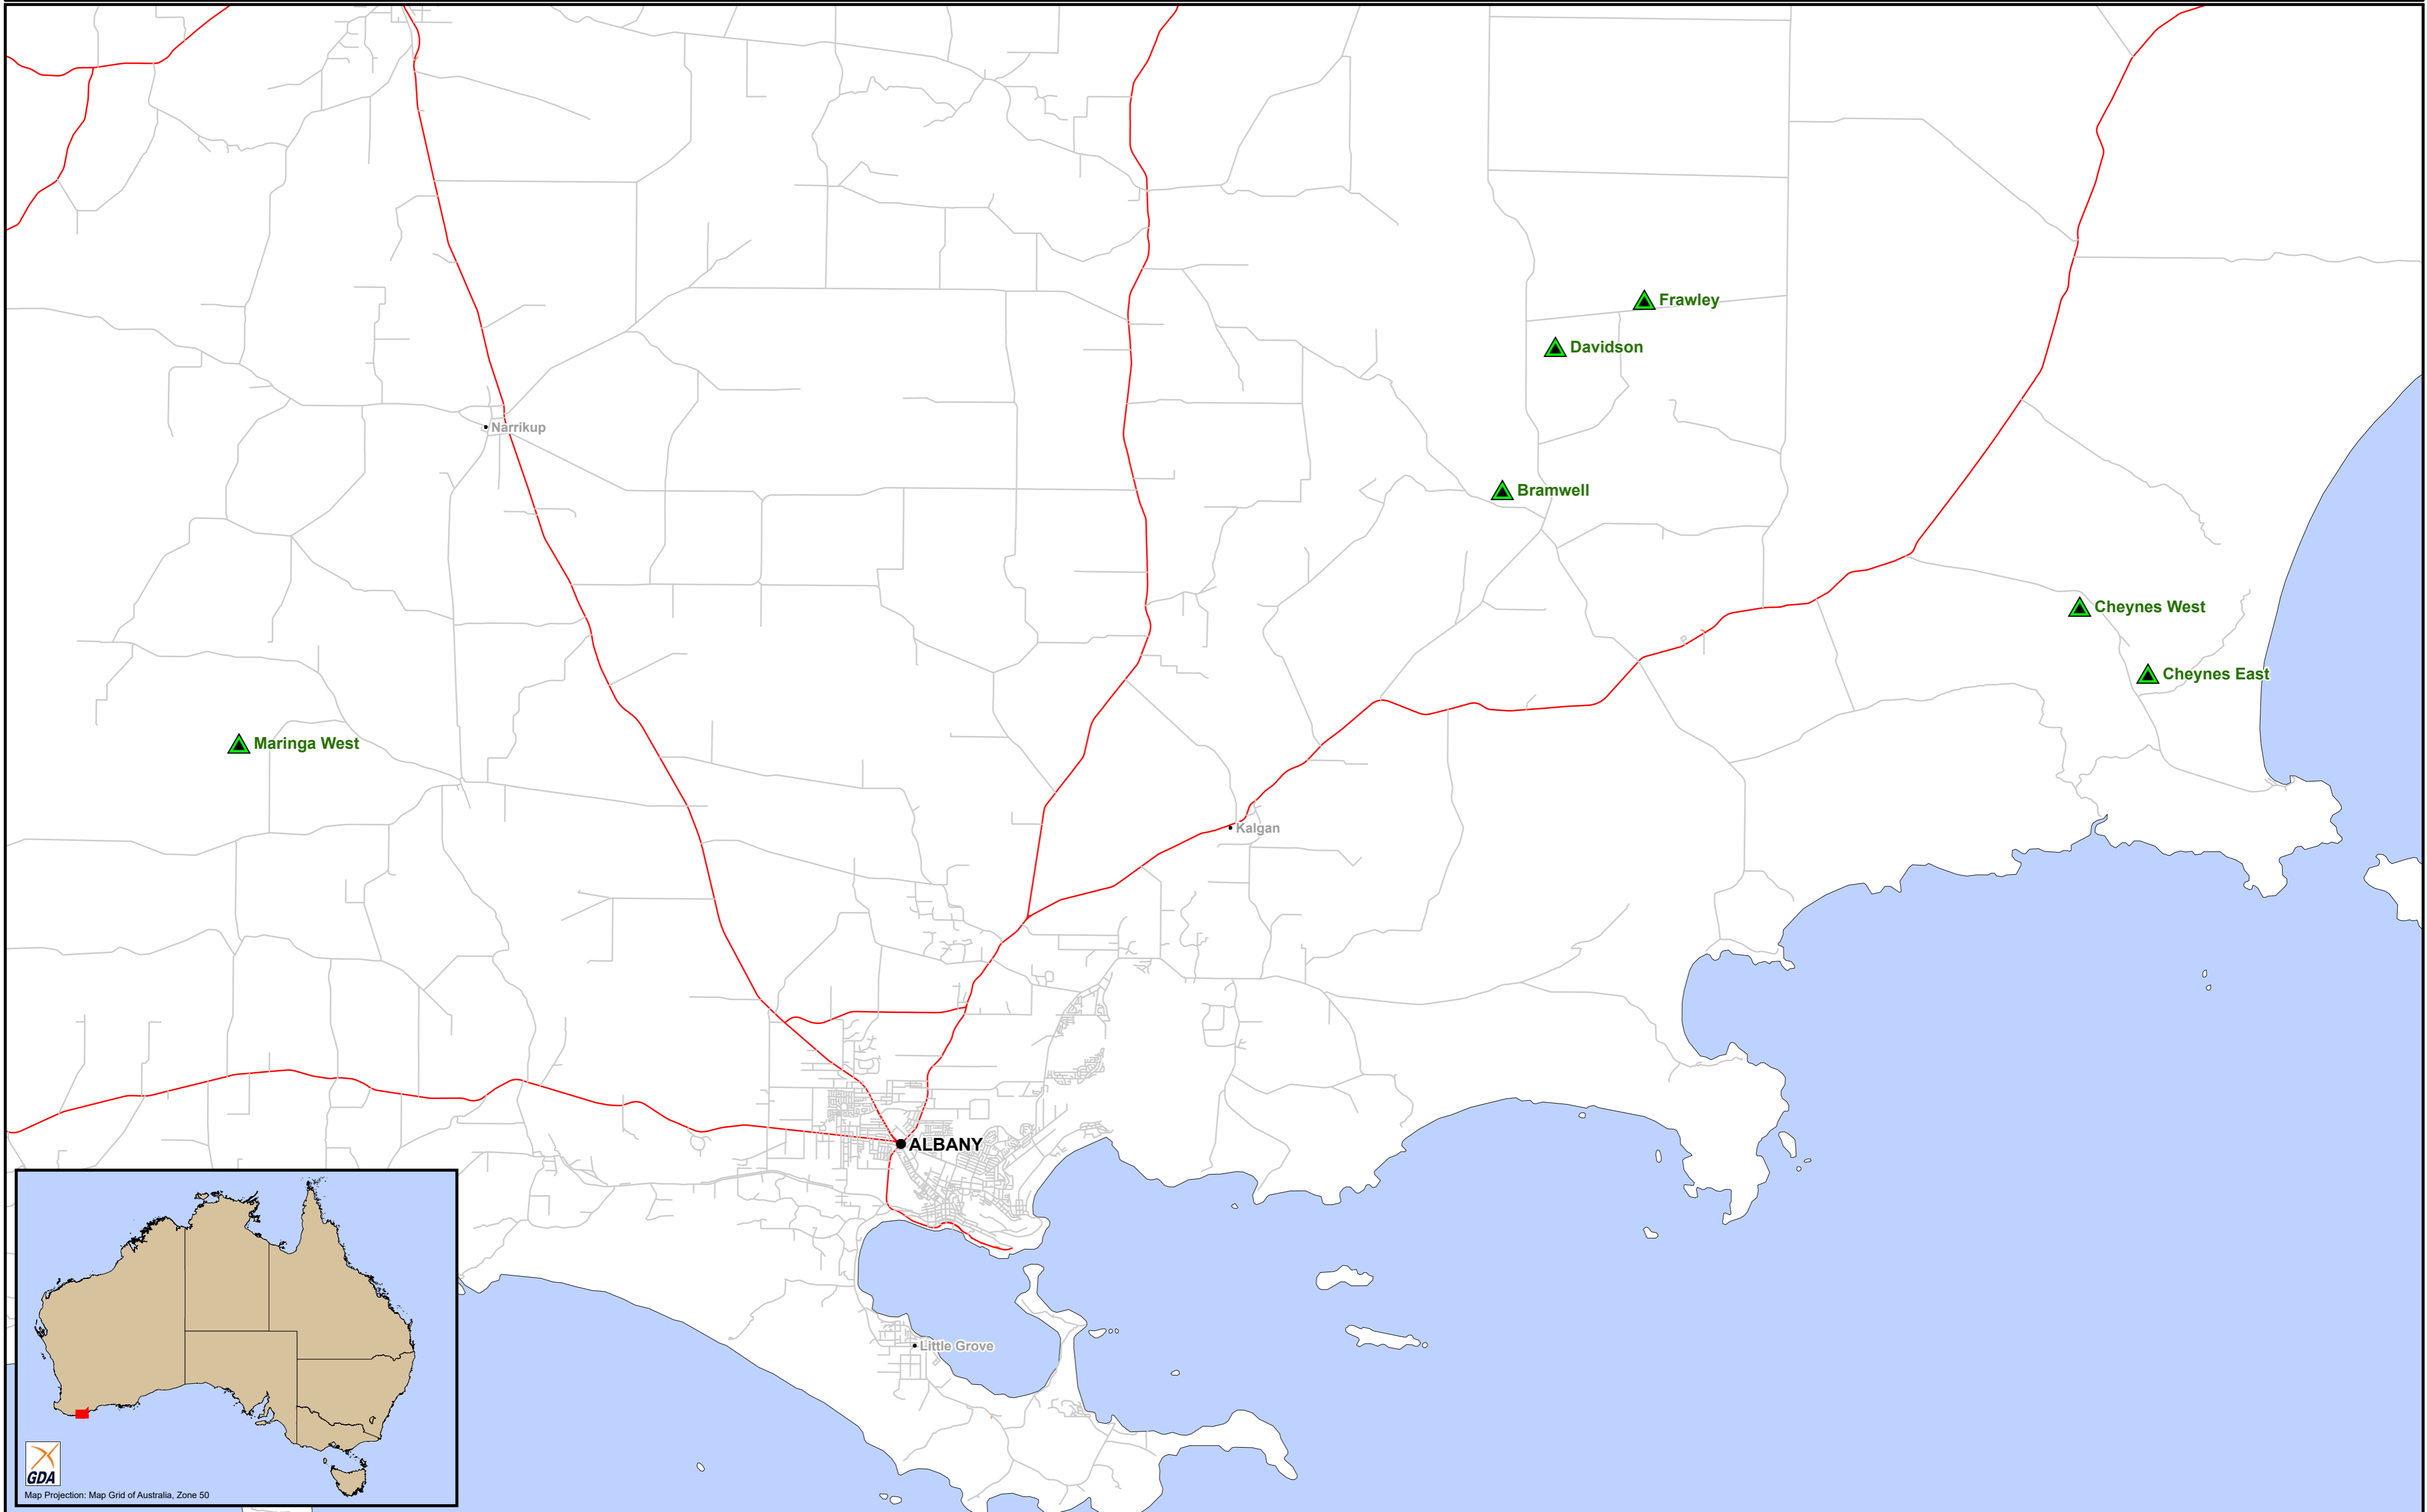

# SFM FSC Group Scheme Forest Management Units

Maringa West

Narrikup

Frawley

Davidson

Bramwell

Cheyne West

Cheyne East

Kalgan

ALBANY

Little Grove

Map Projection: Map Grid of Australia, Zone 50

Forest Management Unit  
Western Australia Limestone (WAL) FMU  
Population center  
FEATURE  
City

Other  
Australian\_Transport\_250k  
ROAD\_CLASS  
Arterial  
Highway

Local  
Australian\_States\_incl\_Islands

**Western Australia**