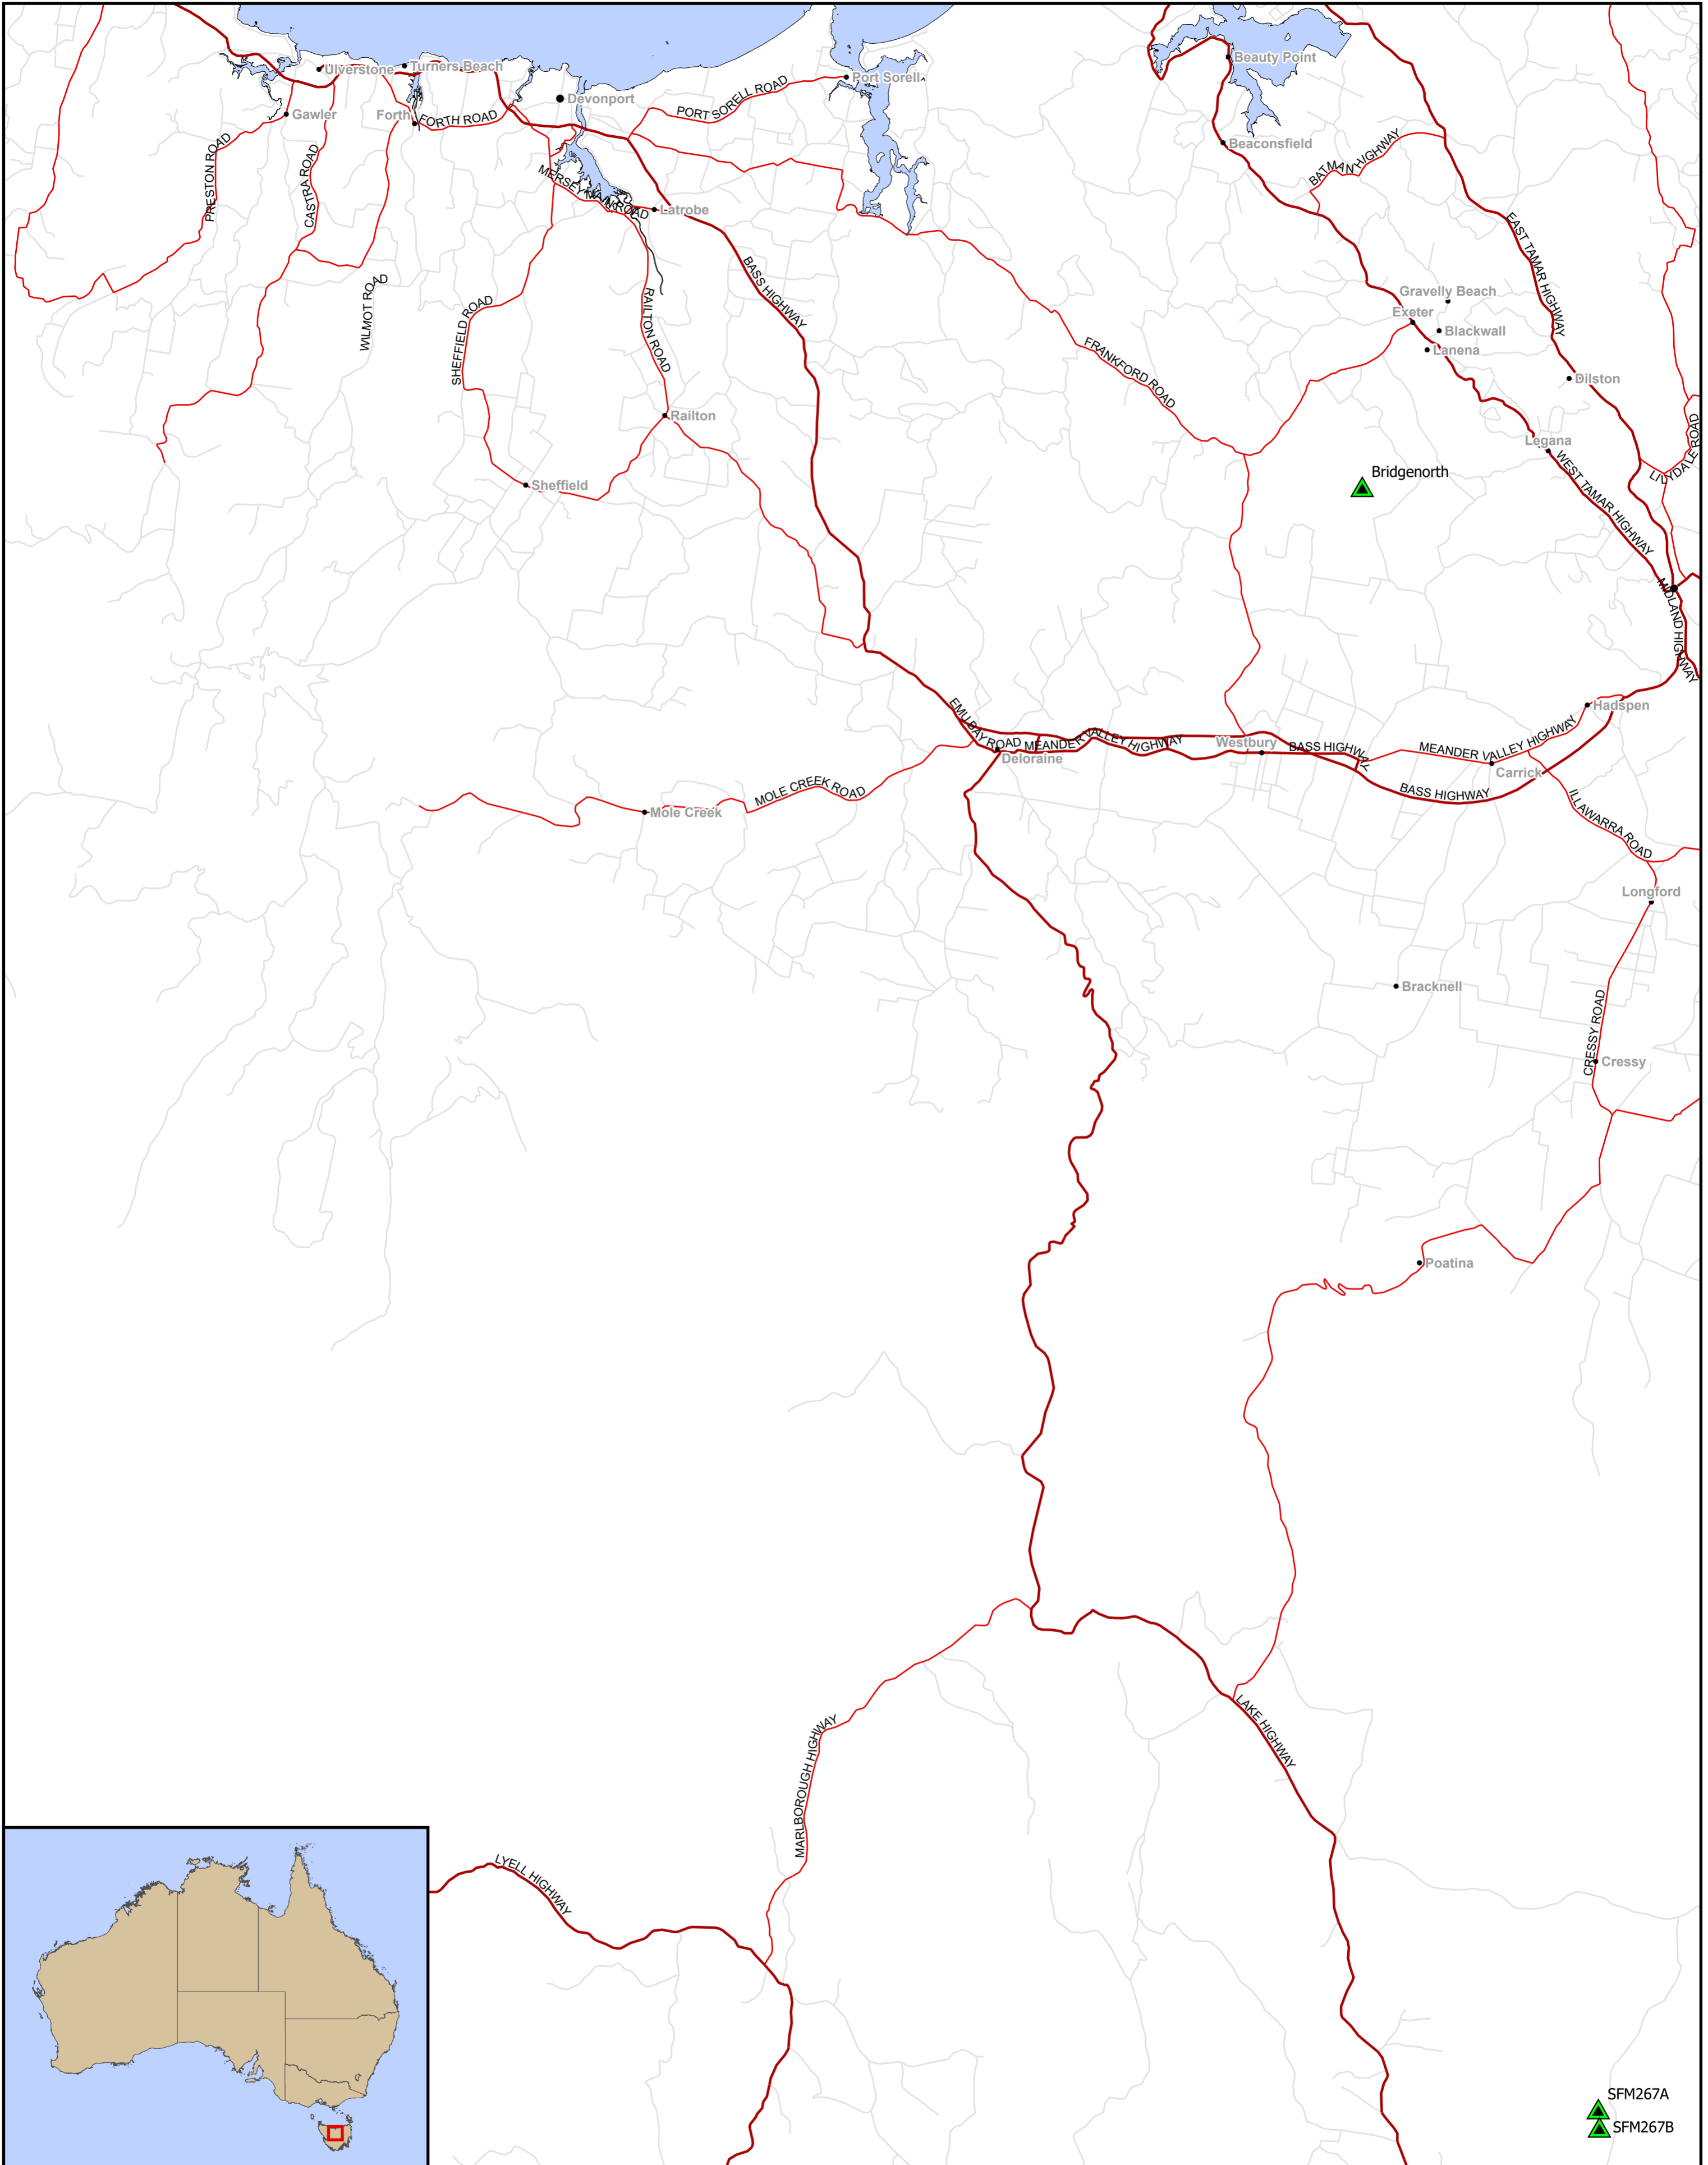

Responsible Wood DFA Location Map 2024

Current as at 31/01/2024

SFM267A
SFM267B

- Major Road
- Minor Road
- Secondary Road
- Tasmanian Coupe 2024

Tasmania

Map Projection: Map Grid of Australia, Zone 55