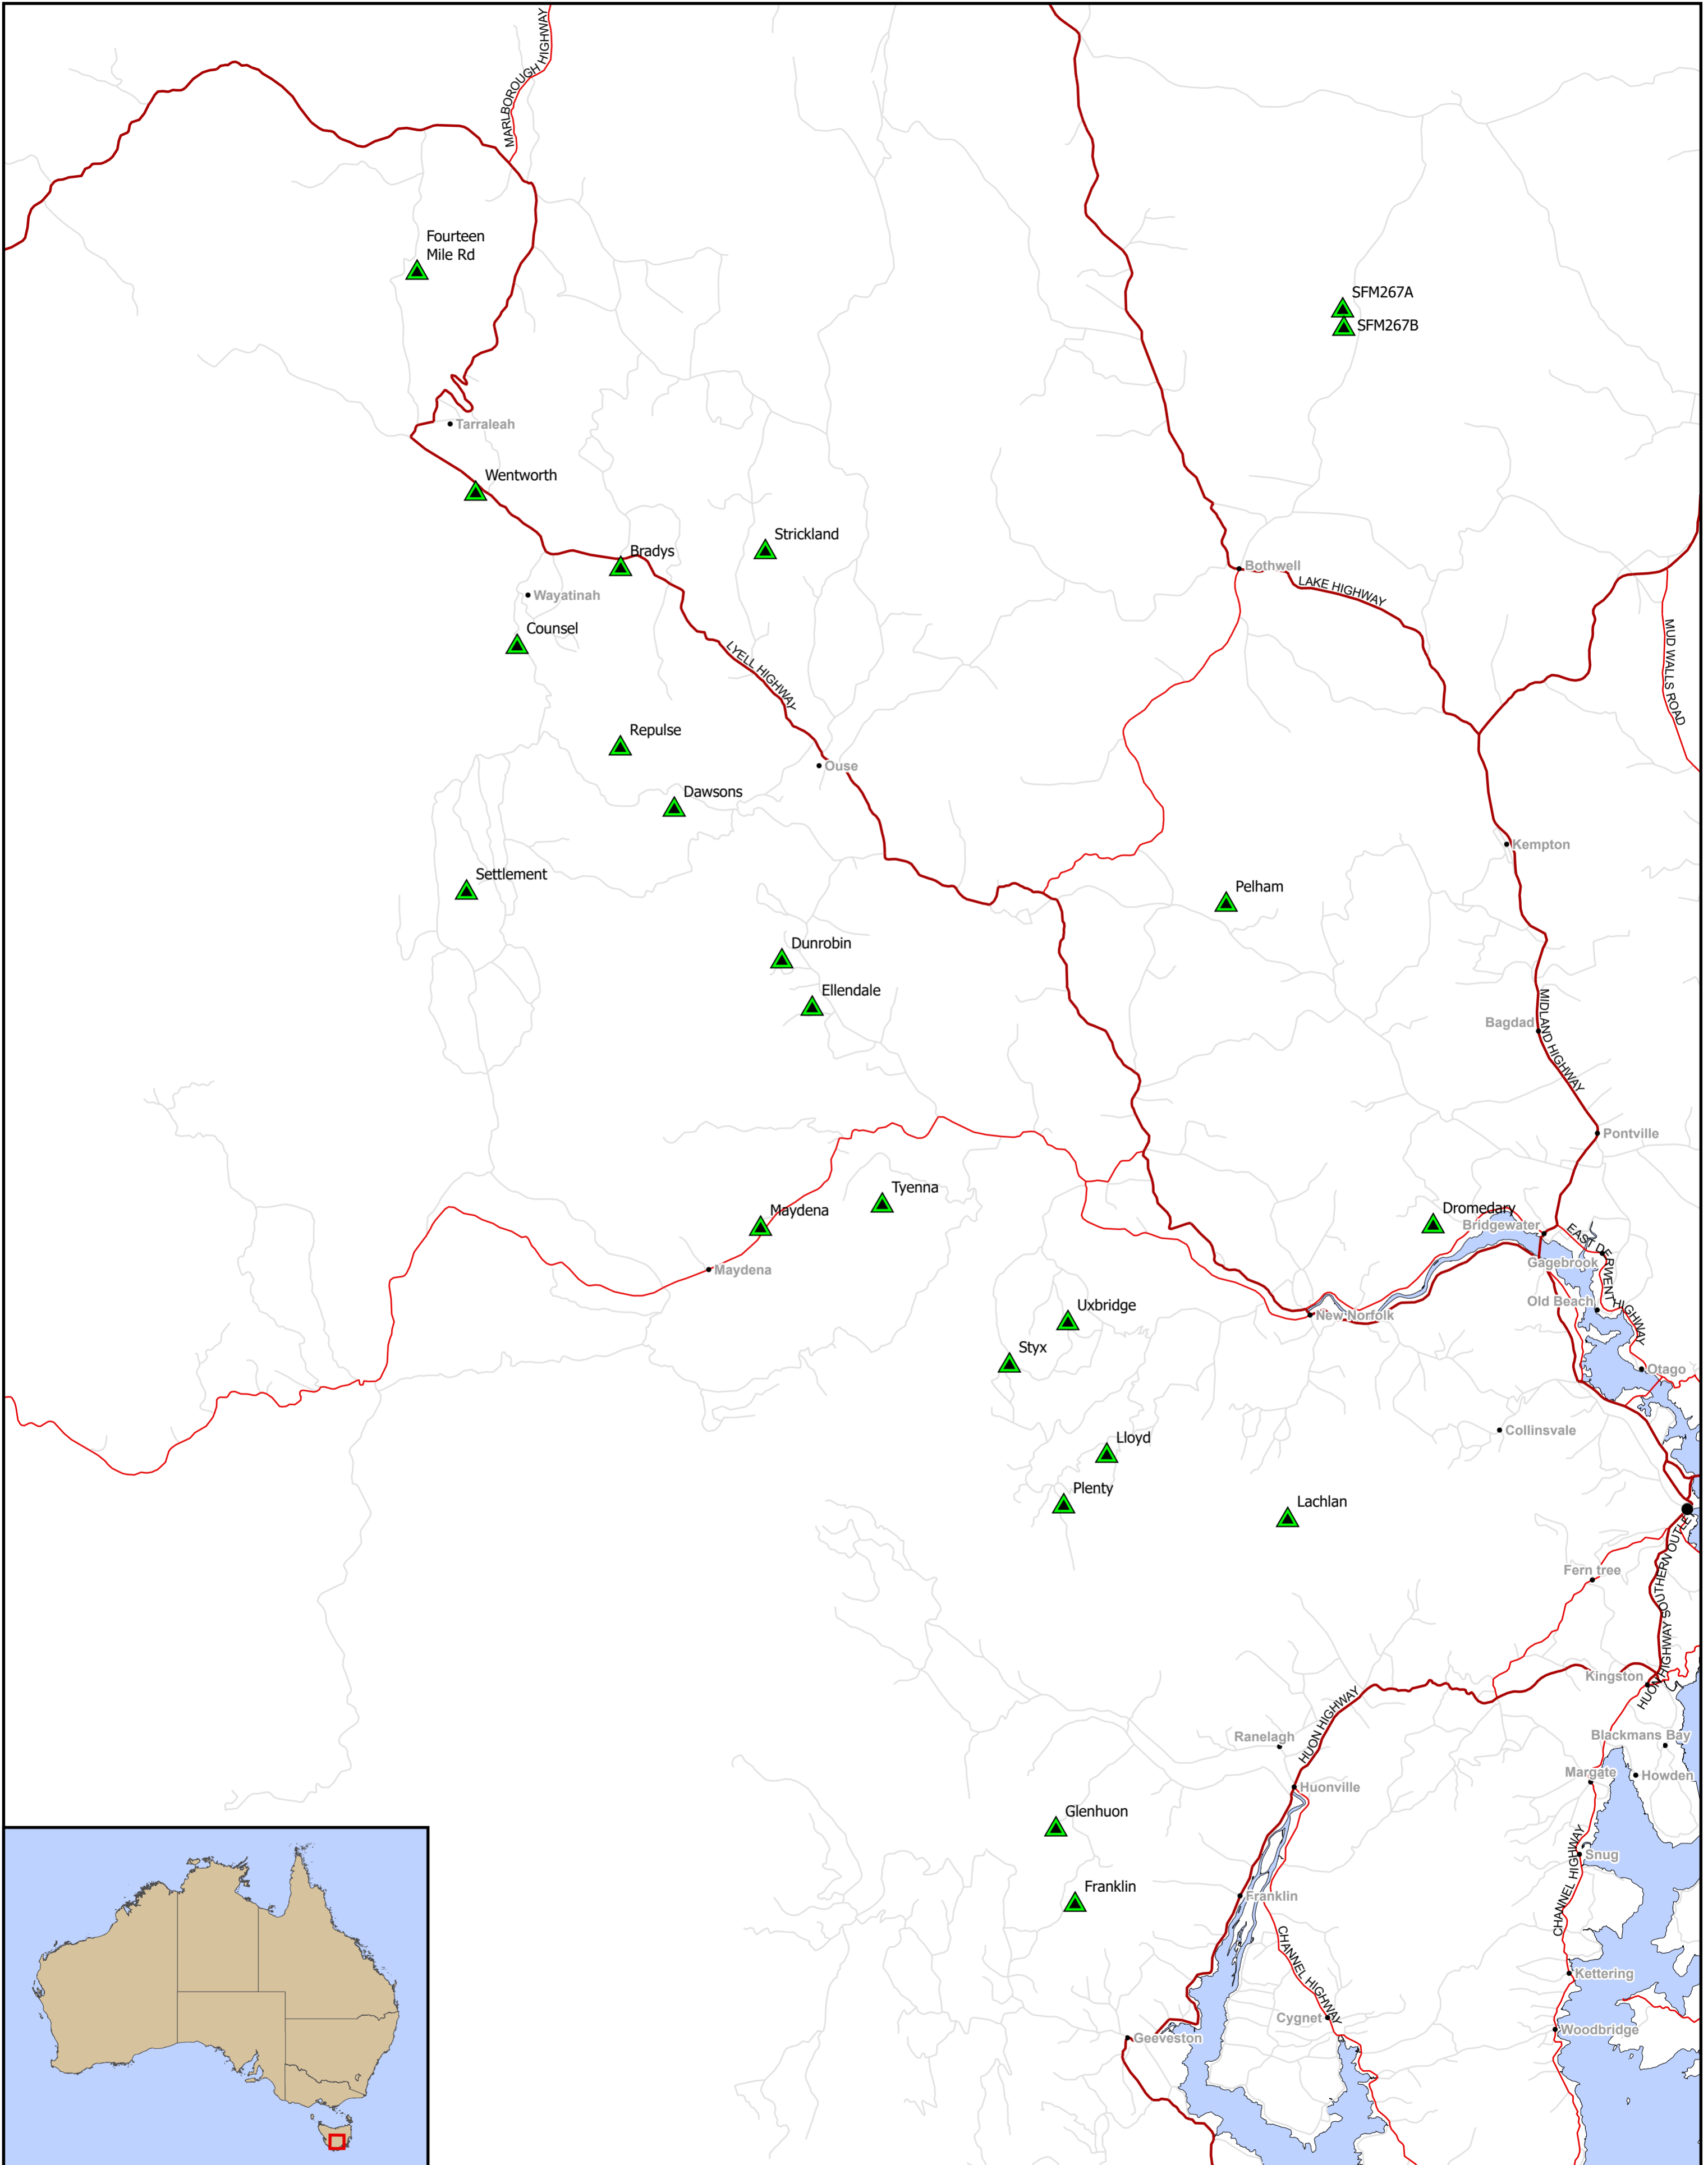

Responsible Wood DFA Location Map 2024

Current as at 31/01/2024

Major Road	Minor Road			Tasmania	
Secondary Road	Tasmanian Coupe 2024				

Map Projection: Map Grid of Australia, Zone 55