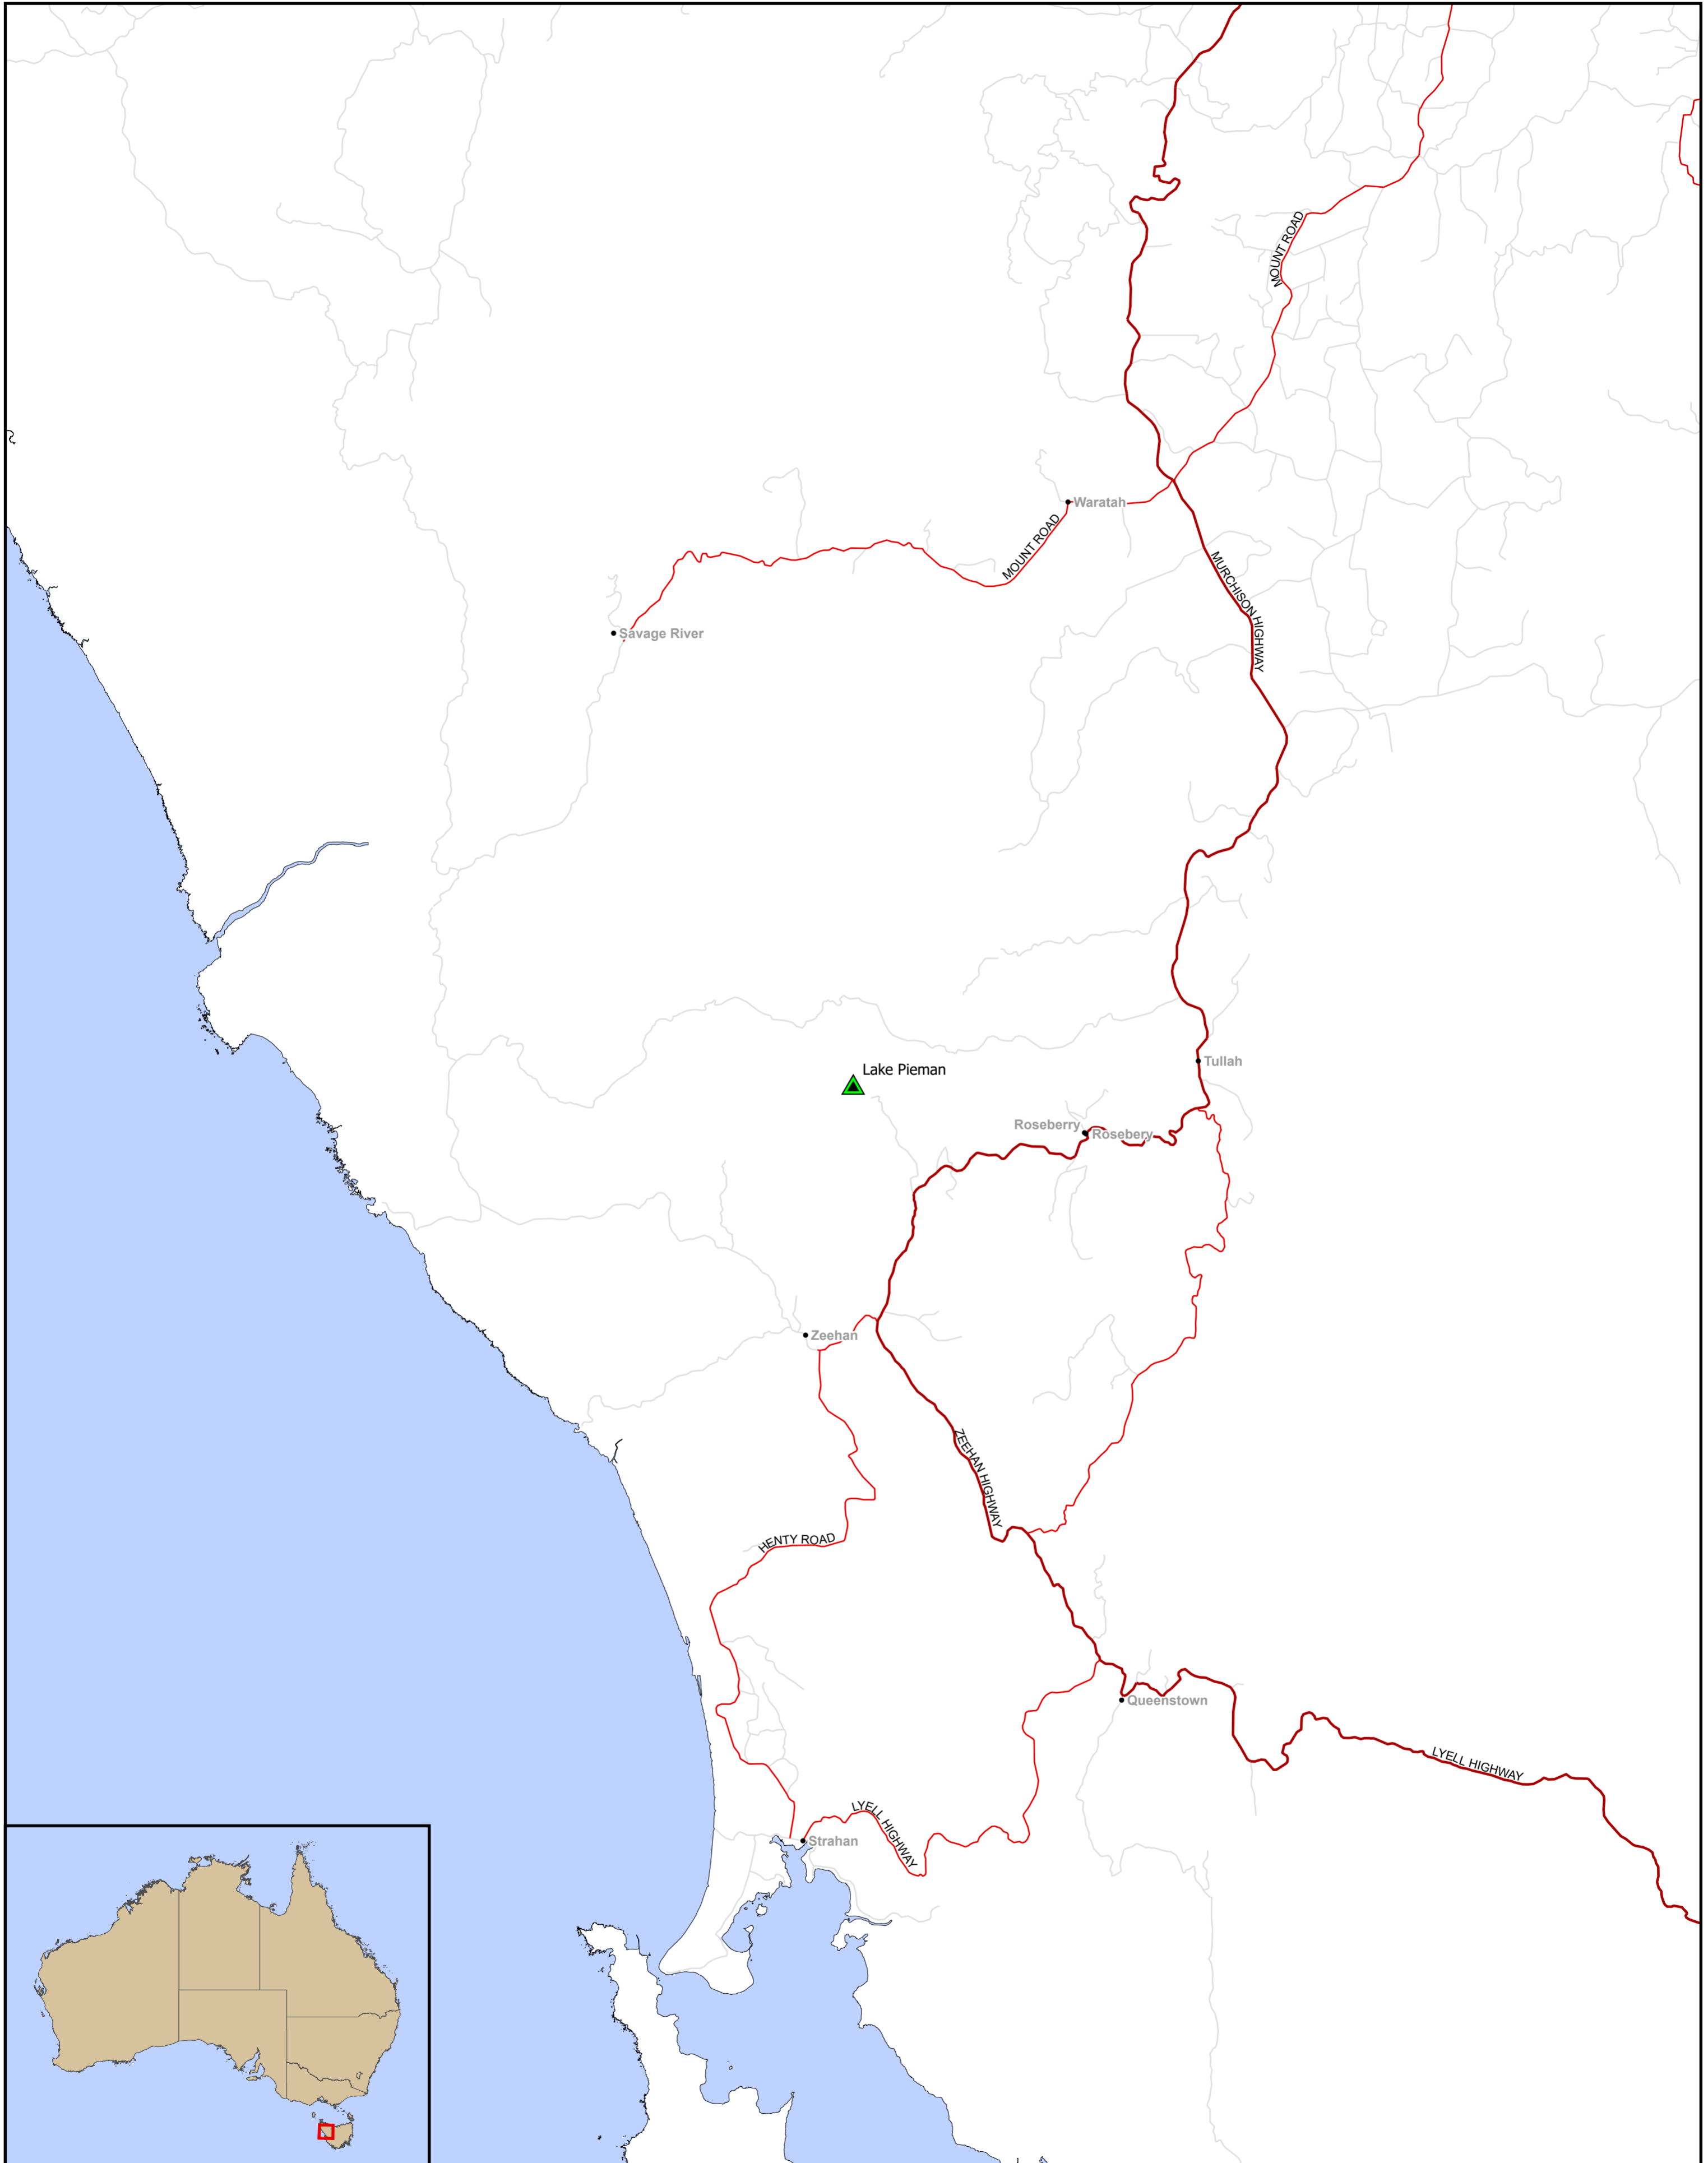

Responsible Wood DFA Location Map 2024

Current as at 31/01/2024

- Major Road
- Minor Road
- Secondary Road
- Tasmanian Coupe 2024

1:250,000

Map Projection: Map Grid of Australia, Zone 55

Tasmania

SFM