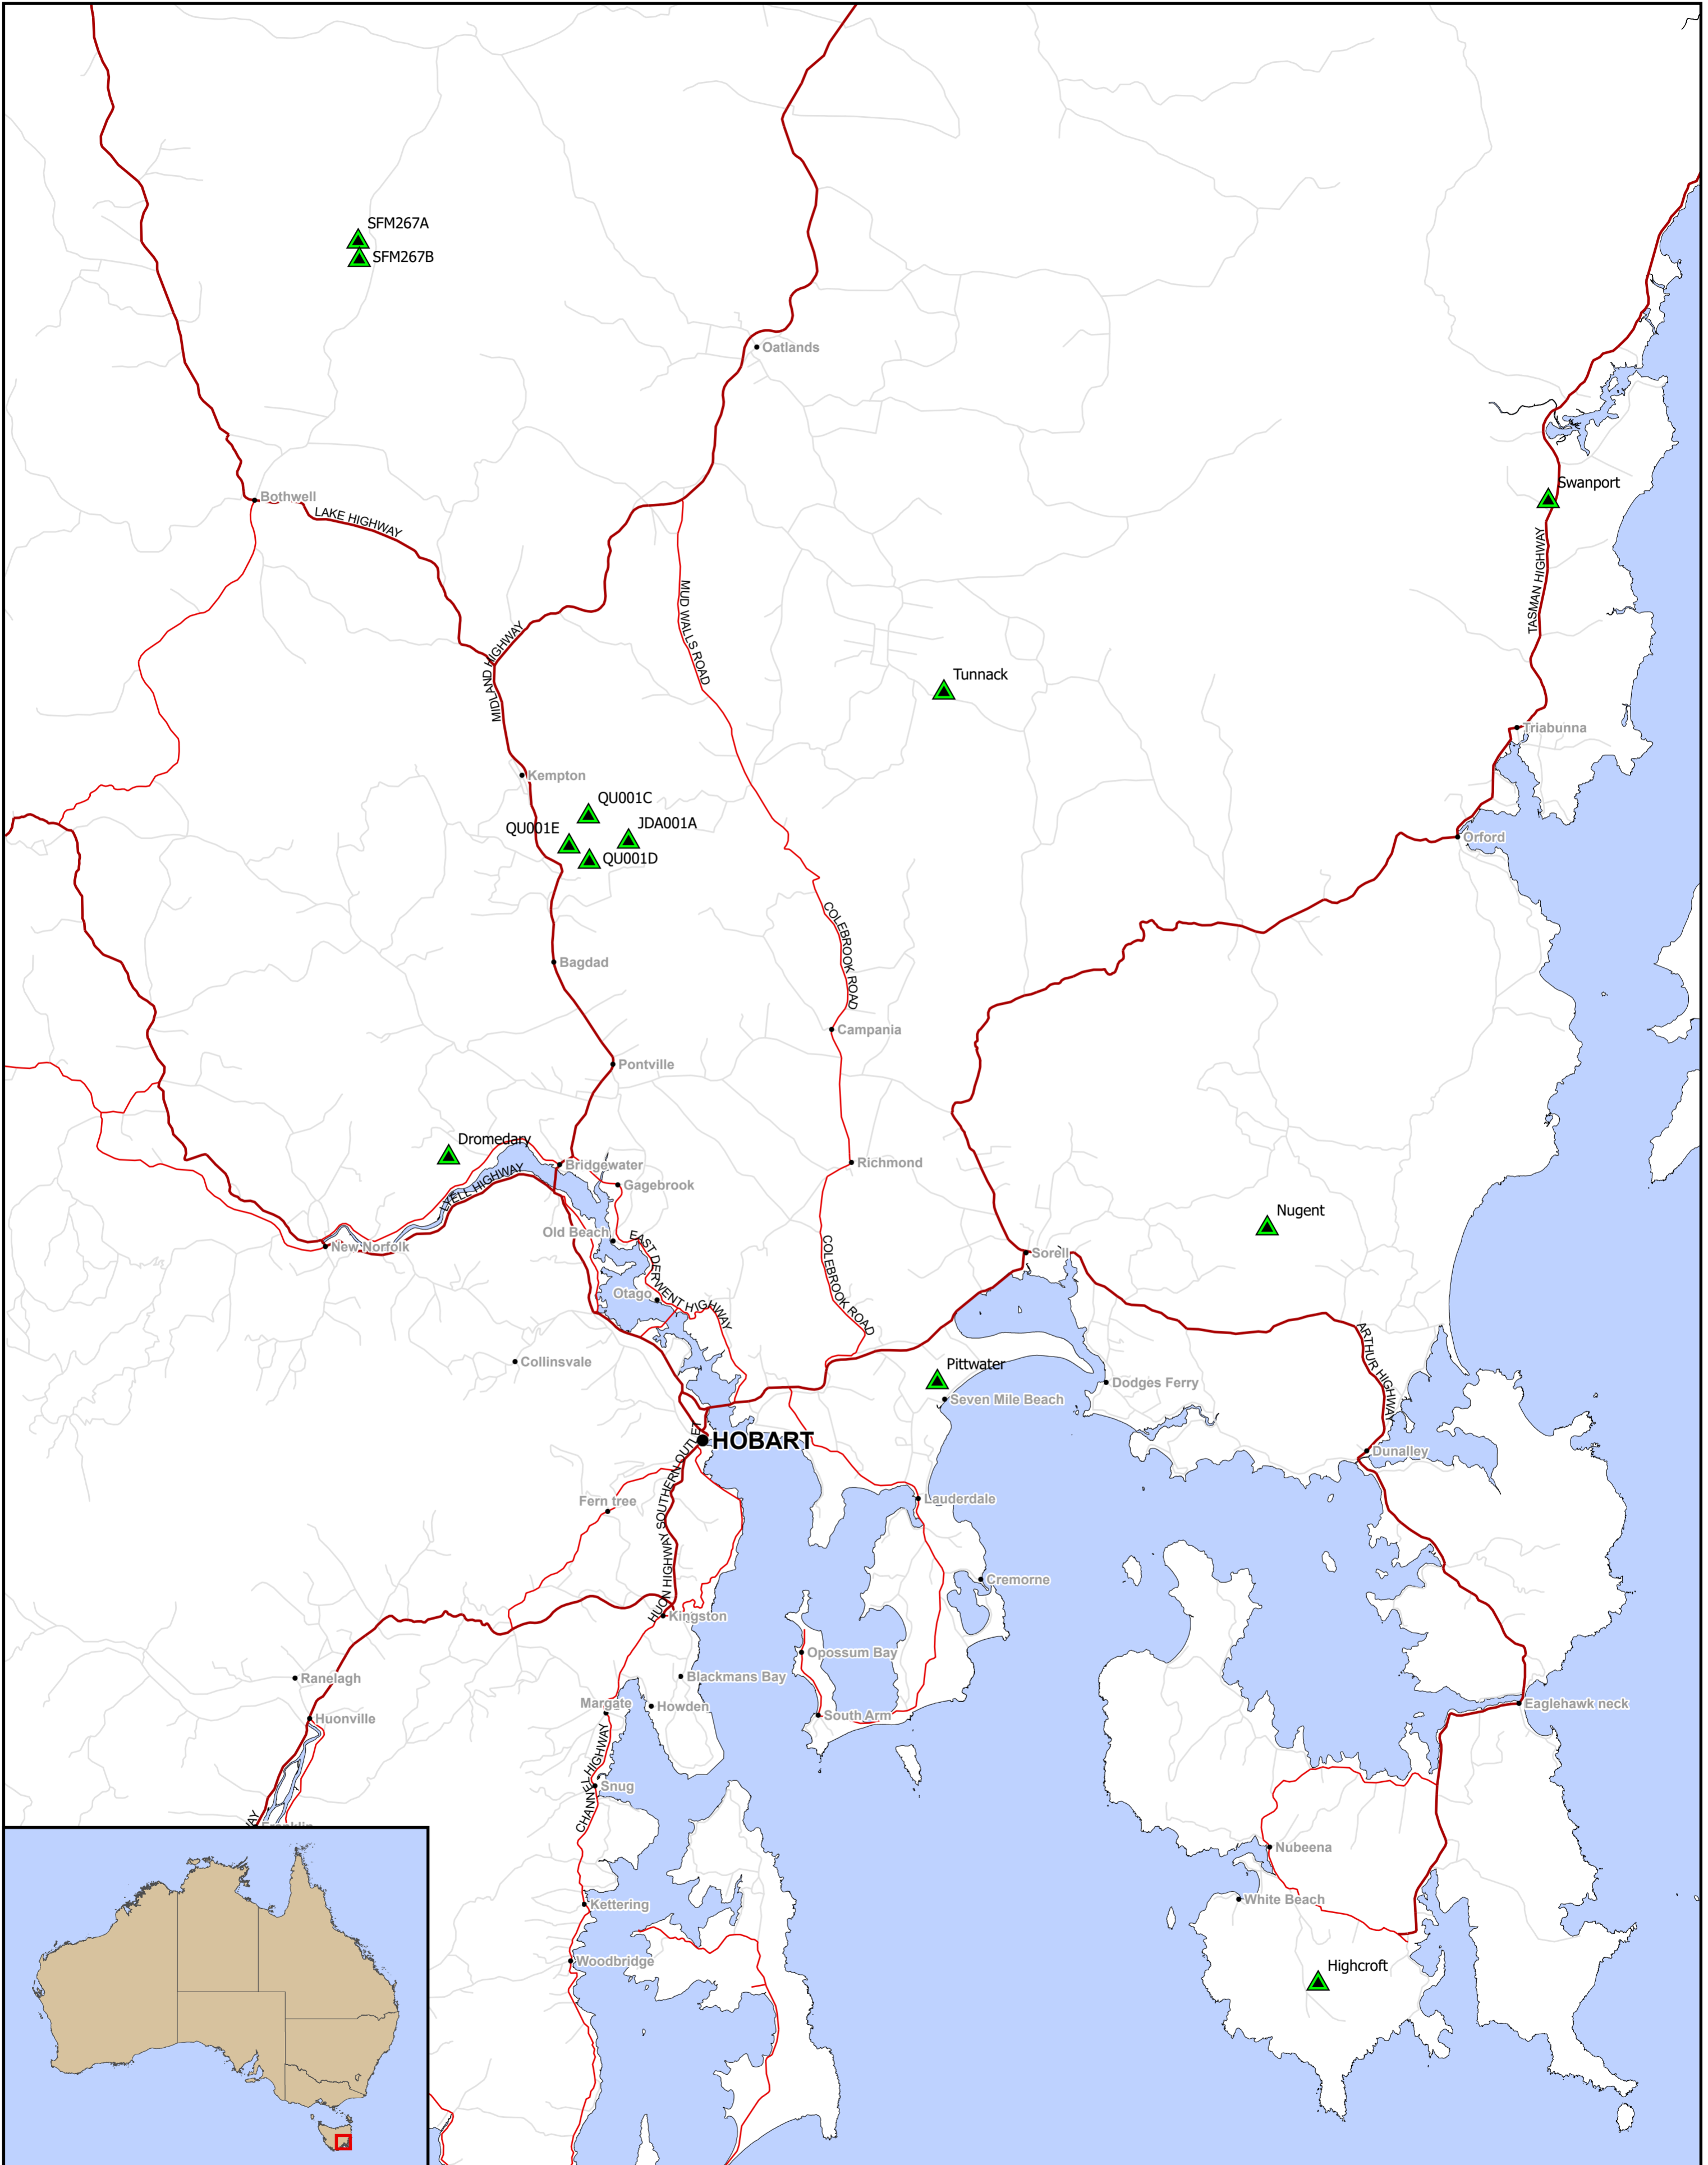

# Responsible Wood DFA Location Map 2024

Current as at 31/01/2024

- Major Road
- Secondary Road
- Minor Road
- Tasmanian Coupe 2024

Tasmania

SFM