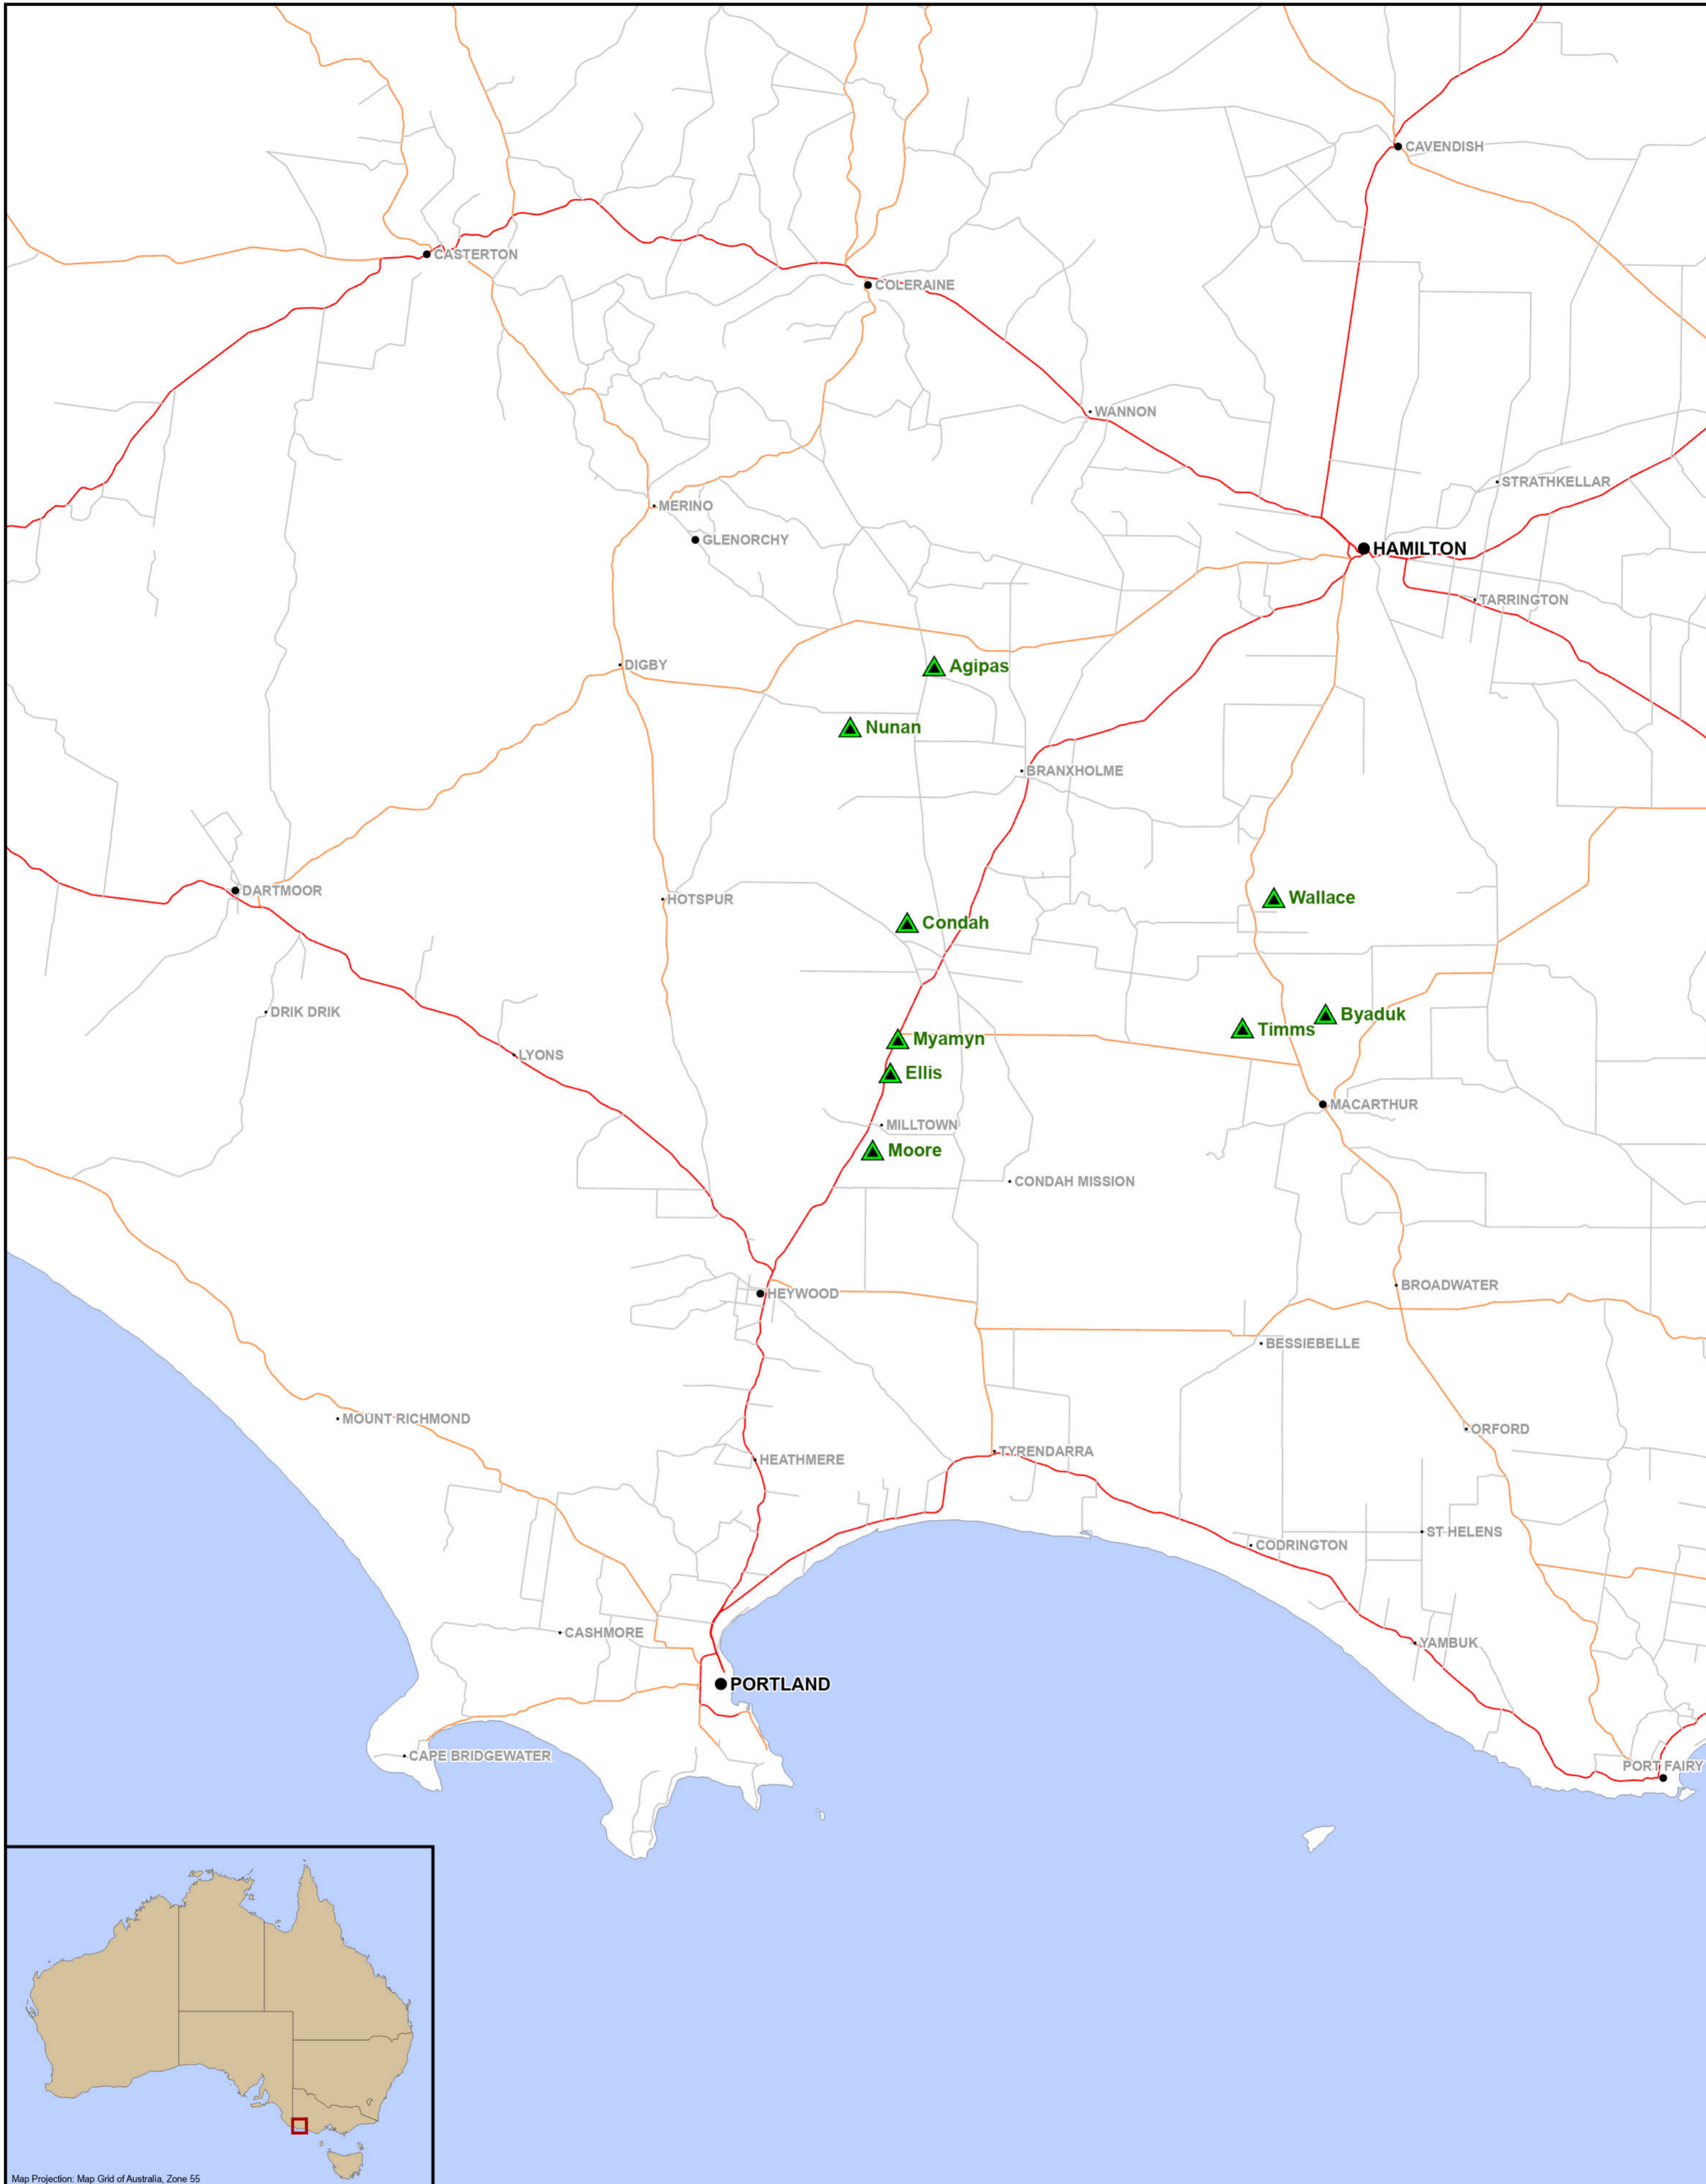

# Responsible Wood DFA Location Map 2024

Current as at 16/02/2024

Map Projection: Map Grid of Australia, Zone 55

**Roads**  
Class:  
Secondary  
Minor  
Major  
GT Coupes

0 10 20  
Kilometres  
1:250,000

**Victoria**

Date: 16/02/2024